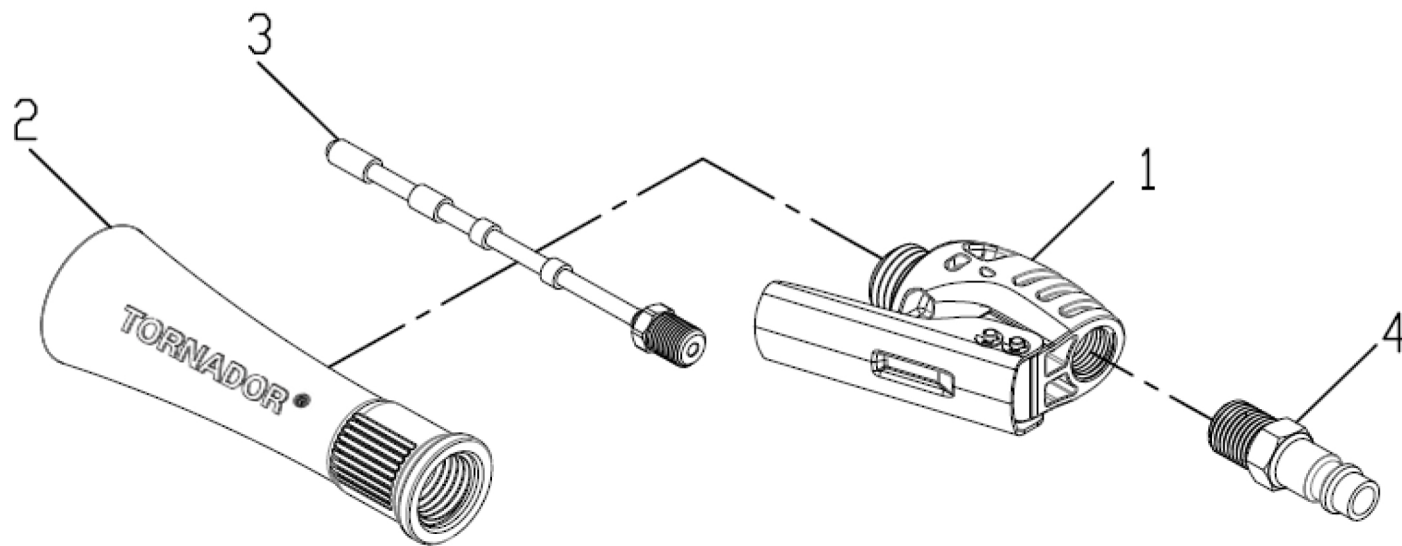

Z-007 TORNADOR[®].mini

Ref. No.	Part No.	Description	Q'ty / Tool	Ref. No.	Part No.	Description	Q'ty / Tool
1	SPZ007001-ECP	Housing Ass'y	1	3	SPZ017003	Weighted Tube Ass'y	1
2	SPZ007002-ECP	Nozzle (Red)	1	4	CP-M14M-F	Air Inlet	1