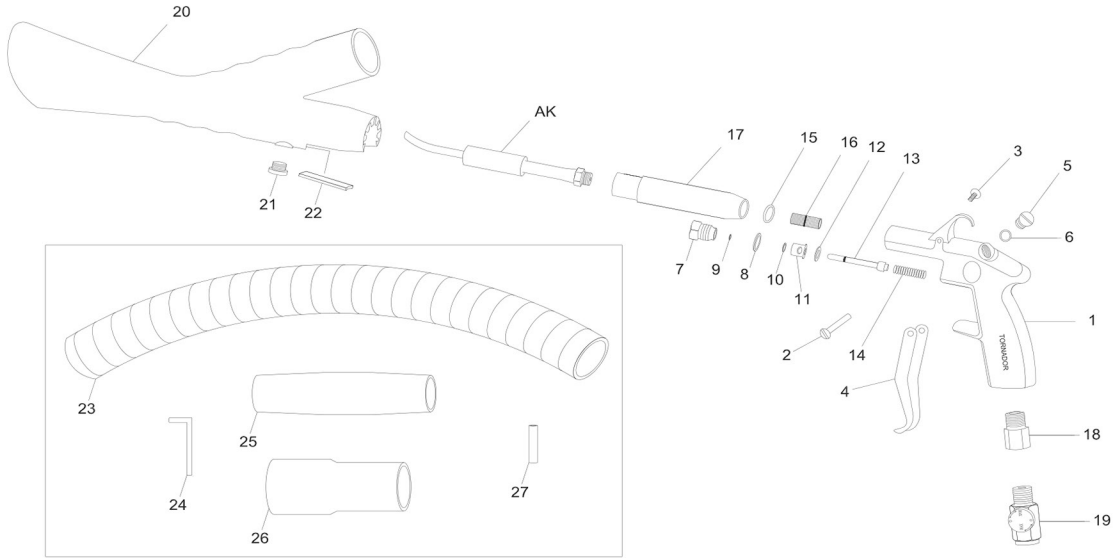

ZV-240

Tornador Velocity Vac DRY

Ref. No.	Part No.	Description	Q'ty	Ref. No.	Part No.	Description	Q'ty
			Tool				Tool
1	WPZ010001	Housing	1	17	WPZV240001	Hose	1
2	WPZ010007A	Pin	1		WPZ010024A	Air Inlet (1/4"PF)	
3	WPZ010008A	Screw	1	18	WPZ010024B	Air Inlet (1/4"PT)	
4	WPZ010009	Trigger	1		WPZ010024C	Air Inlet (1/4"NPT)	1
5	WPZ010010	Screw	1	19	WPZ011022C	Air Regulator Brass	1
6	WPZ010026	O-Ring (4.47x1.78)	1	20	WPZV240001	Velocity-vac	1
7	WPZ010011	Screw	1	21	WPZV200002	Screw	1
8	WPZ010028	O-Ring (9x2)	1	22	WPZV200003	Flat Key	2
9	WPZ010031	O-Ring (2x1)	1	23	WPZV200004	Vacuum Hose	1
10	WPZ010027	O-Ring (3.5x1.5)	1	24	WPZV200005	Hex Wrench	1
11	WPZ010012	Bushing	1	25	WPZ017009	Adapter	2
12	WPZ010013	Gasket	1	26	WPZV200006	Collar	2
13	WPZ010014	Valve Stem	1	27	WPZV200007	Polyvinyl Chloride Tube	4
14	WPZ010015	Spring	1				
15	WPZ010030	Gasket	1	AK	WPZ0200AK	Rotate Set	1
16	WPZ010025	Screw	1				